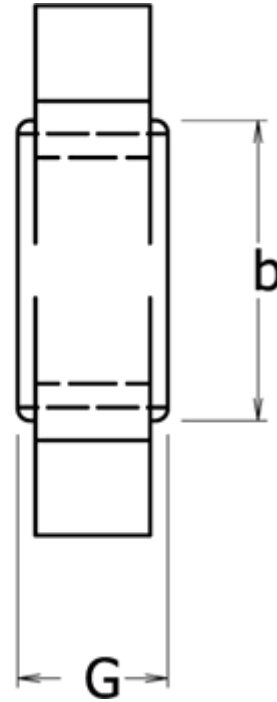

Article number: 3303090N

Description: Black Element HRC-N 90

## Measures

---

$b = 32$

$G = 22.5$